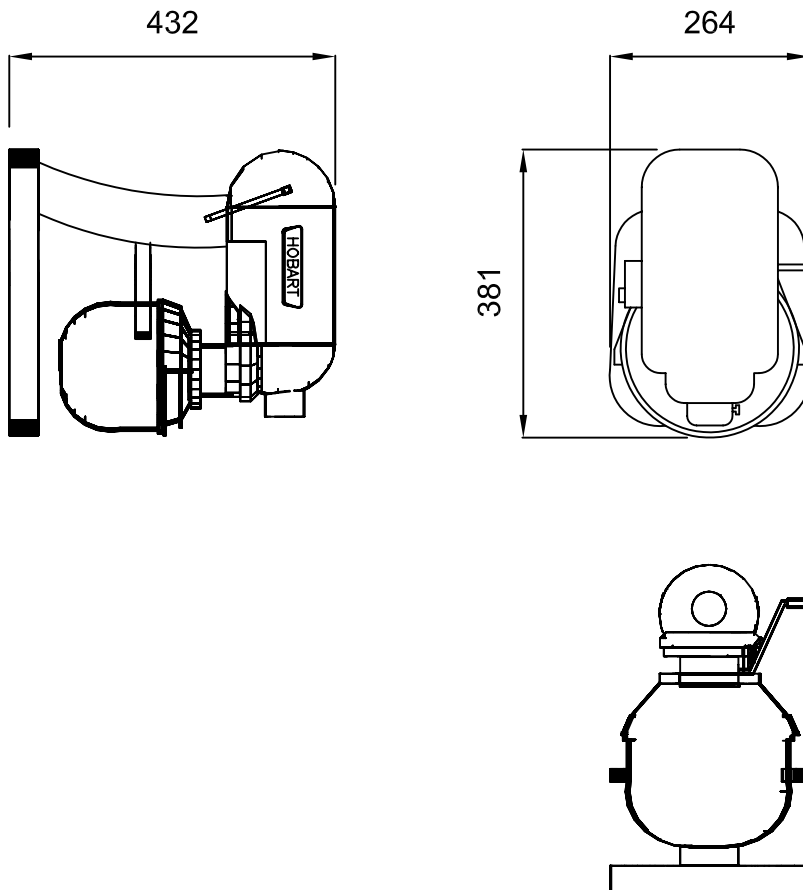

N50-110

5 QUART BENCH MOUNTED MIXER
ELECTRICS 230/50/1 0.125kW 5AMPS
SUPPLIED WITH 2 METRES OF CABLE

HOBART