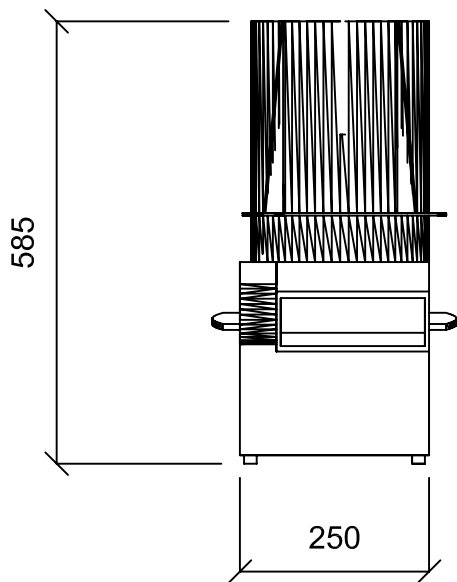

COMBI CUTTER CC34-10

ELECTRICS
230/50/1 1.0kW 13AMP
SUPPLIED WITH 2 METRES OF CABLE

HOBART