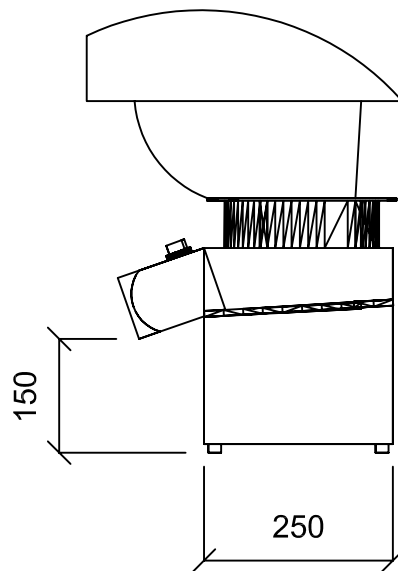

COMBI CUTTER CC34-10

ELECTRICS
230/50/1 1.0kW 13AMP
SUPPLIED WITH 2 METRES OF CABLE

HOBART