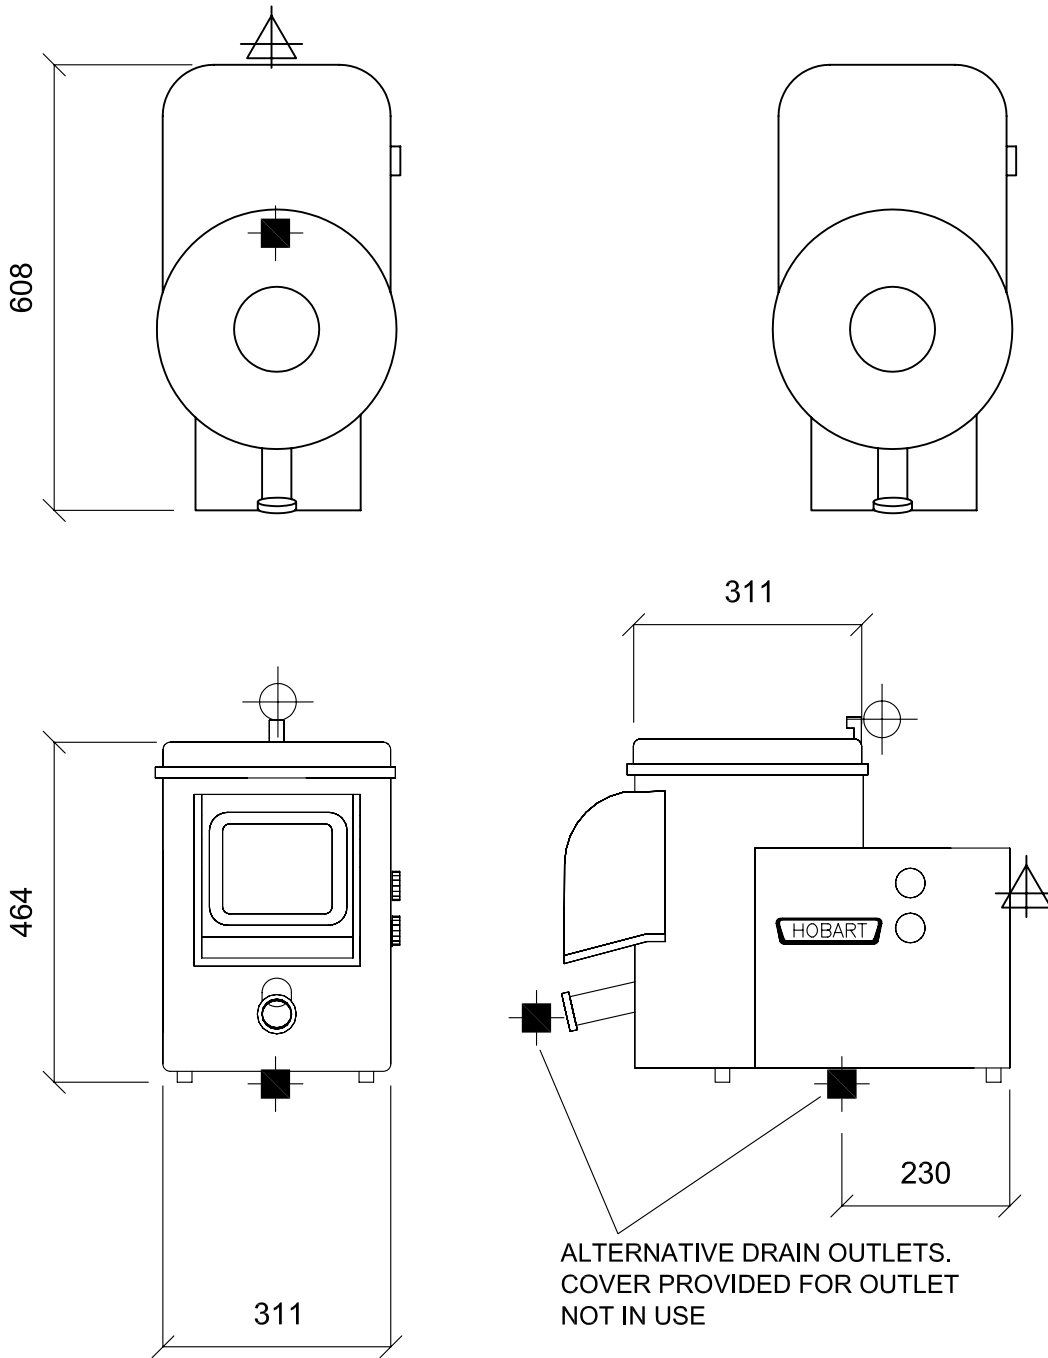

## E6414-10

ALTERNATIVE DRAIN OUTLETS.  
COVER PROVIDED FOR OUTLET  
NOT IN USE

-  ELECTRICS:- 230/50/1 0.25kW 13 AMPS
-  WATER:- 18m.m.
-  DRAIN:- 50m.m.