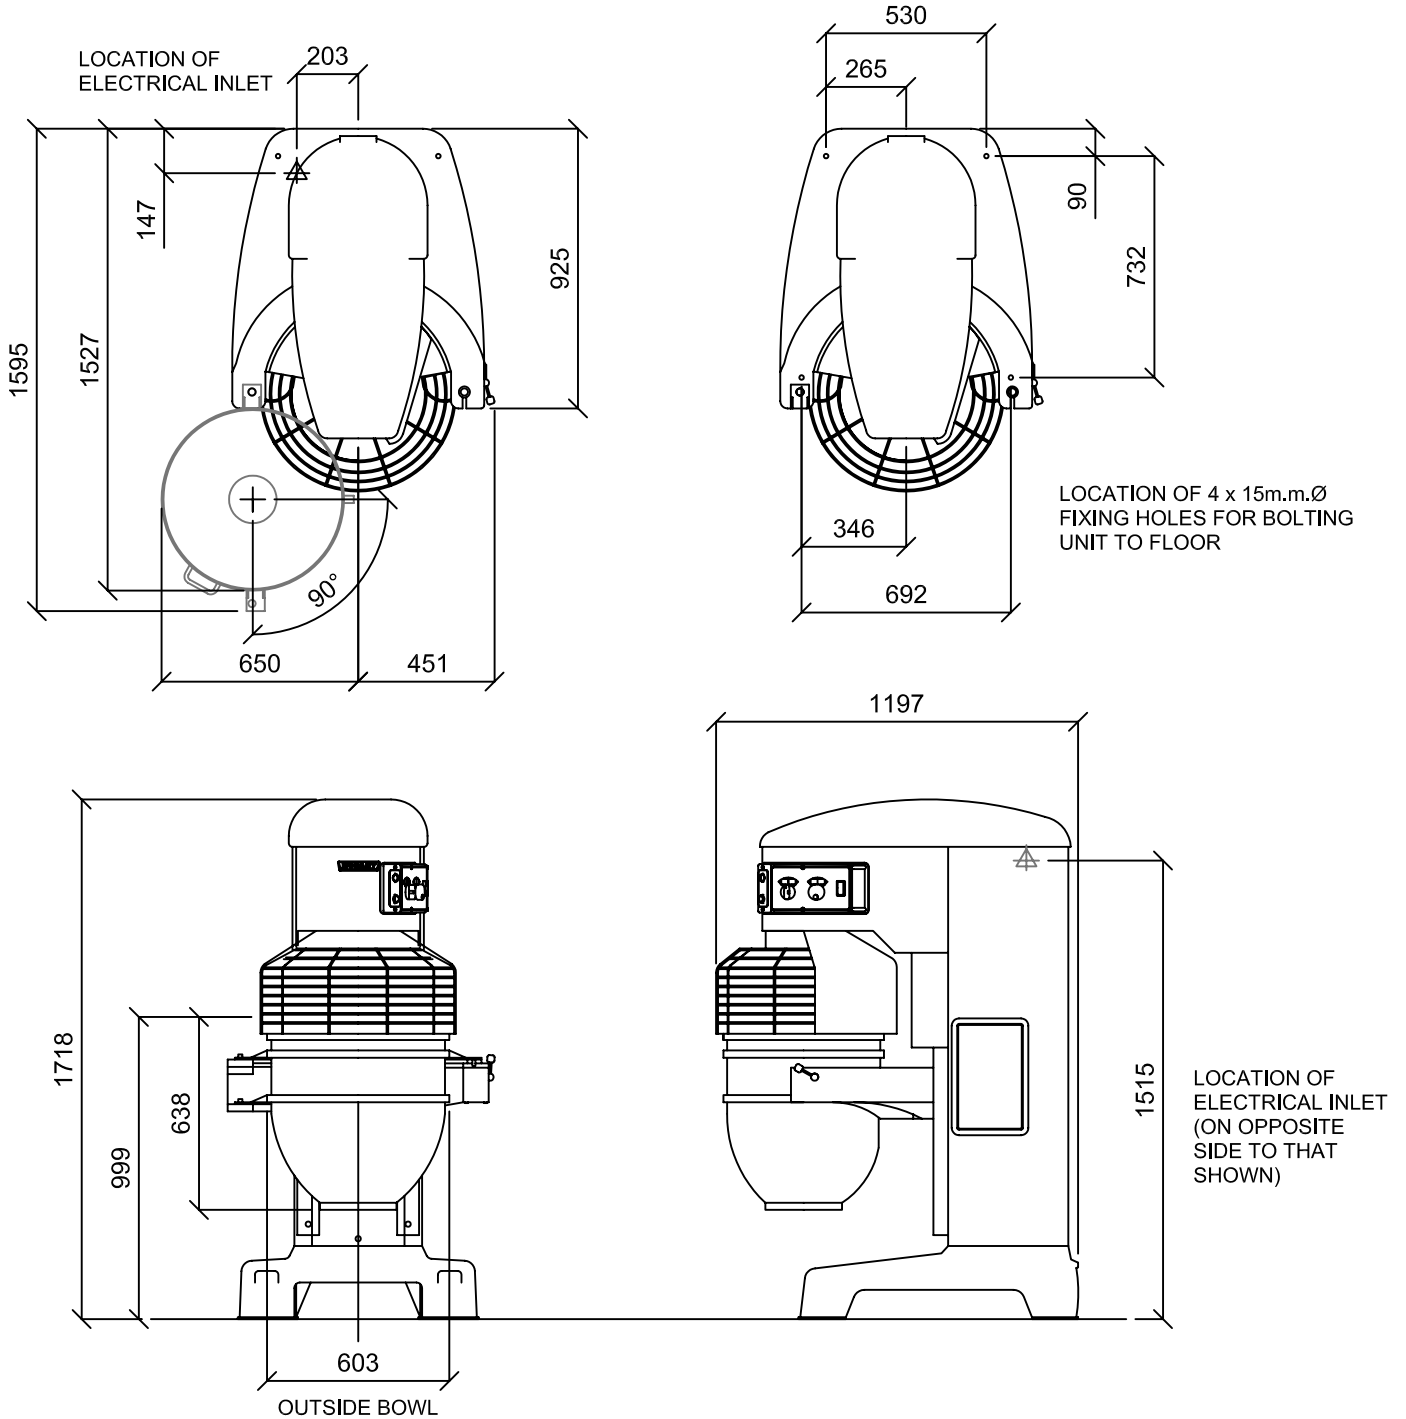

HL1400-10

140 QUART FLOOR MIXER
400/50/3 6.8AMPS 5H.P.
WEIGHT EMPTY 629kg

HOBART