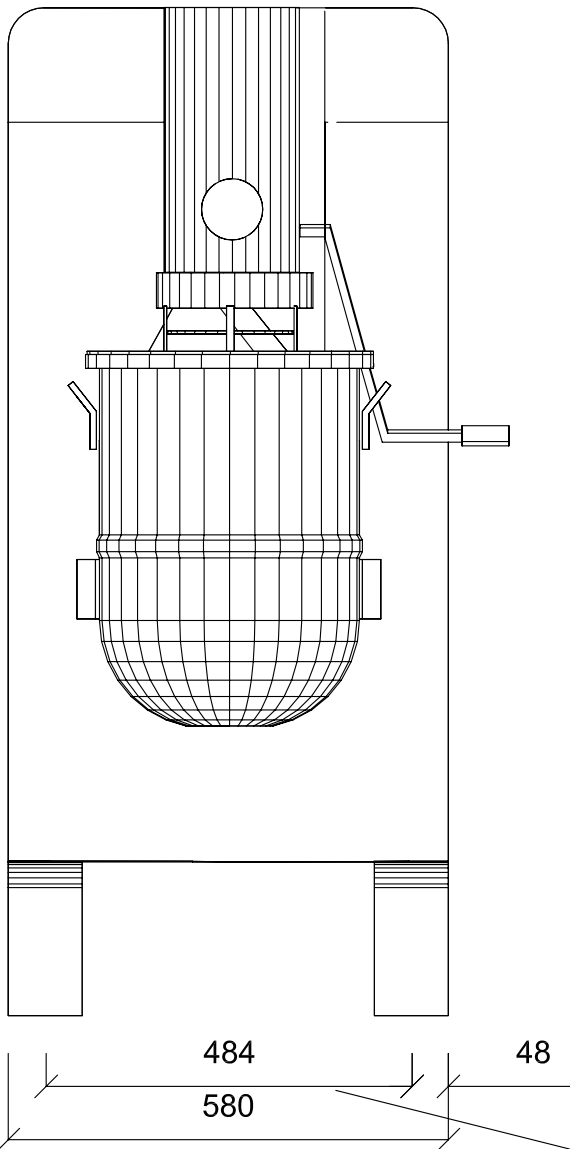

HSM40-F1HE

40 LITRE FLOOR STANDING MIXER
ELECTRICS 230/50/1 1.1kW 20AMPS

LOCATION OF M10 x 20m.m. DEEP
FIXING HOLES