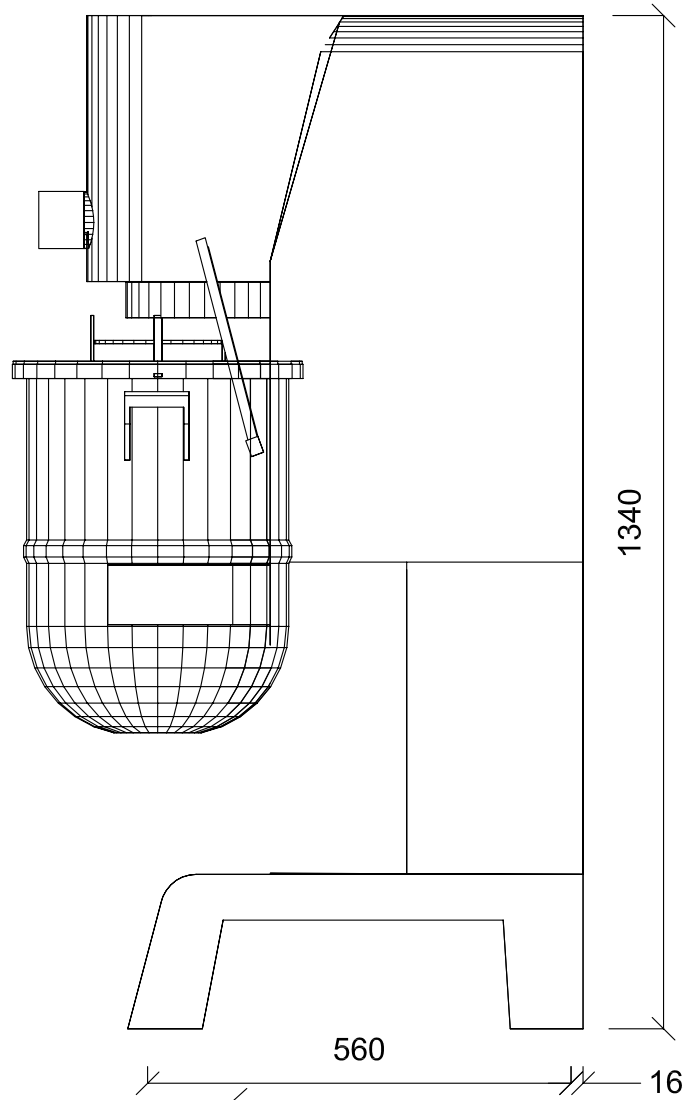

HSM40-F1HE

40 LITRE FLOOR STANDING MIXER
ELECTRICS 230/50/1 1.1kW 20AMPS

LOCATION OF M10 x 20m.m. DEEP
FIXING HOLES