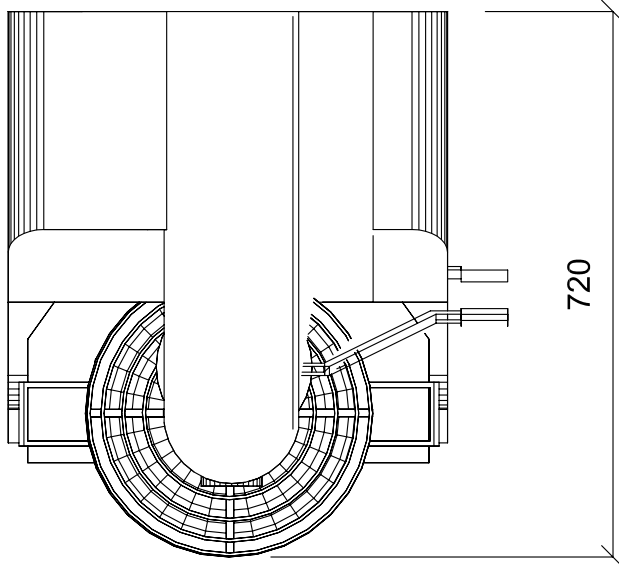

HSM40-F1HE

40 LITRE FLOOR STANDING MIXER
ELECTRICS 230/50/1 1.1kW 20AMPS

LOCATION OF M10 x 20m.m. DEEP
FIXING HOLES