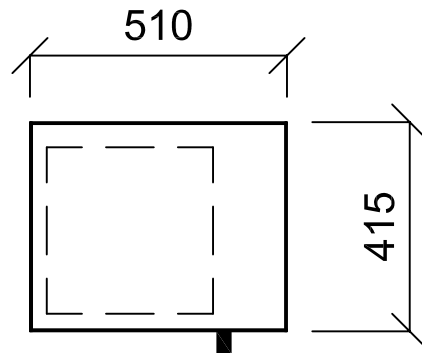

M1800T-10 MICROWAVE OVEN

1 - VOLTAGE	230/50/1
RATING	2900W initial 1800W working
FUSE AT	13amps