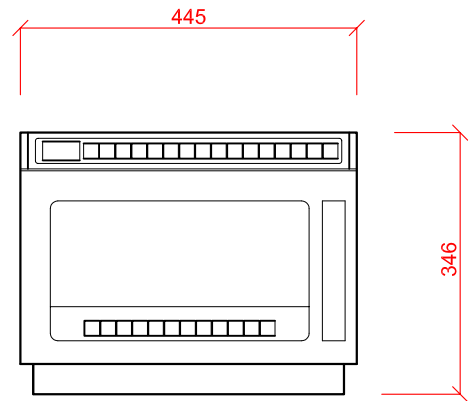

MICROWAVE

MCW1900T

Device Number	Description	Electric Loading	Dimensions (mm.) (w x d x h)
MCW1900T	Microwave Oven.	230/50/1 (2.8kW)	445 x 573 x 346