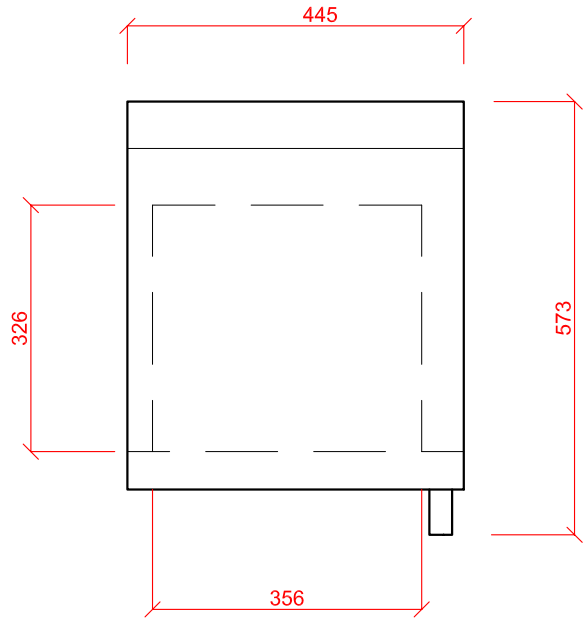

MICROWAVE

MCW1900T

Device Number	Description	Electric Loading	Dimensions (mm.) (w x d x h)
MCW1900T	Microwave Oven.	230/50/1 (2.8kW)	445 x 573 x 346