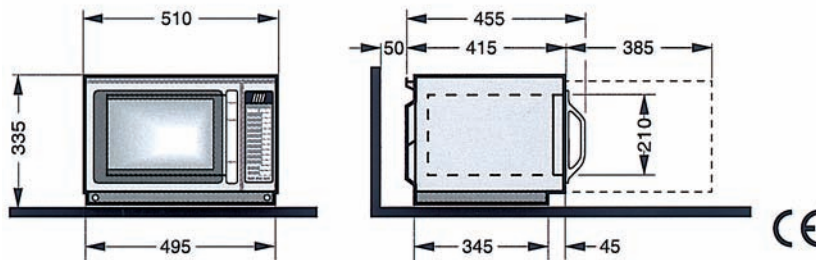

The benchmark for quality and innovation

Microwave Oven

M1800T

M1600T Microwave Oven

COMPACT • PORTABLE • EASY TO OPERATE

- Suitable for 1 plate, 32cm ø

- 10 programmable keys, eliminating the need to reset the timer for those most used items.
- Two stage cooking programme, defrost and cook.
- Automatic calculation of time for increased product load, of the same product with the x2 and x3 keys.
- Twin magnetrons for even heat distribution.
- 10 power settings from 10% to 100%.
- The LED display window shows oven status time and power setting throughout the cooking programme.
- Built to a high standard incorporating the latest technology. Stainless steel interior and exterior.

Model	M1800T
Electric	230/50/1
Fuse at	13 amp
Power input	2800w
Power output	1400w
Volume in litres	23
Nett Weight (kg)	30