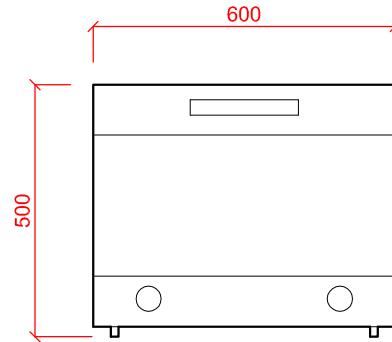

SALAMANDER GRILLS

ELECTRIC SALAMADER GRILLS

SAE560-11

Device Number	Description	Gas/Electric Loading	Dimensions (m.m.) (w x d x h)
SAE560-11	Salamader Grill With Adjustable Height Heat Source, Electric.	4.0 kW - 400/50/3 + N + E (Fuse at 10A)	600 x 450 x 500

 ELECTRICAL CONNECTION

Weight 55kg

PLOT SCALE: 1:15