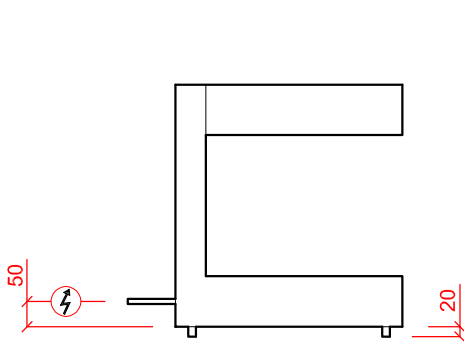

SALAMANDER GRILLS

ELECTRIC SALAMADER GRILLS

SAE560-11

Device Number	Description	Gas/Electric Loading	Dimensions (m.m.) (w x d x h)
SAE560-11	Salamader Grill With Adjustable Height Heat Source, Electric.	4.0 kW - 400/50/3 + N + E (Fuse at 10A)	600 x 450 x 500

 ELECTRICAL CONNECTION

Weight 55kg

PLOT SCALE: 1:15