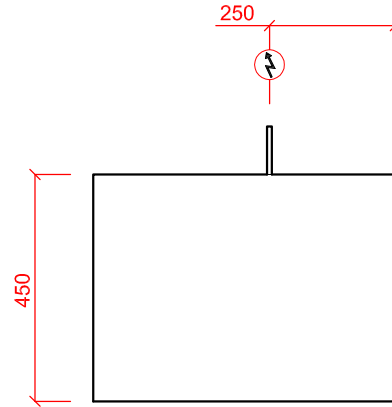

SALAMANDER GRILLS

ELECTRIC SALAMADER GRILLS

SAE560-11

Device Number	Description	Gas/Electric Loading	Dimensions (m.m.) (w x d x h)
SAE560-11	Salamader Grill With Adjustable Height Heat Source, Electric.	4.0 kW - 400/50/3 + N + E (Fuse at 10A)	600 x 450 x 500

 ELECTRICAL CONNECTION

Weight 55kg

PLOT SCALE: 1:15